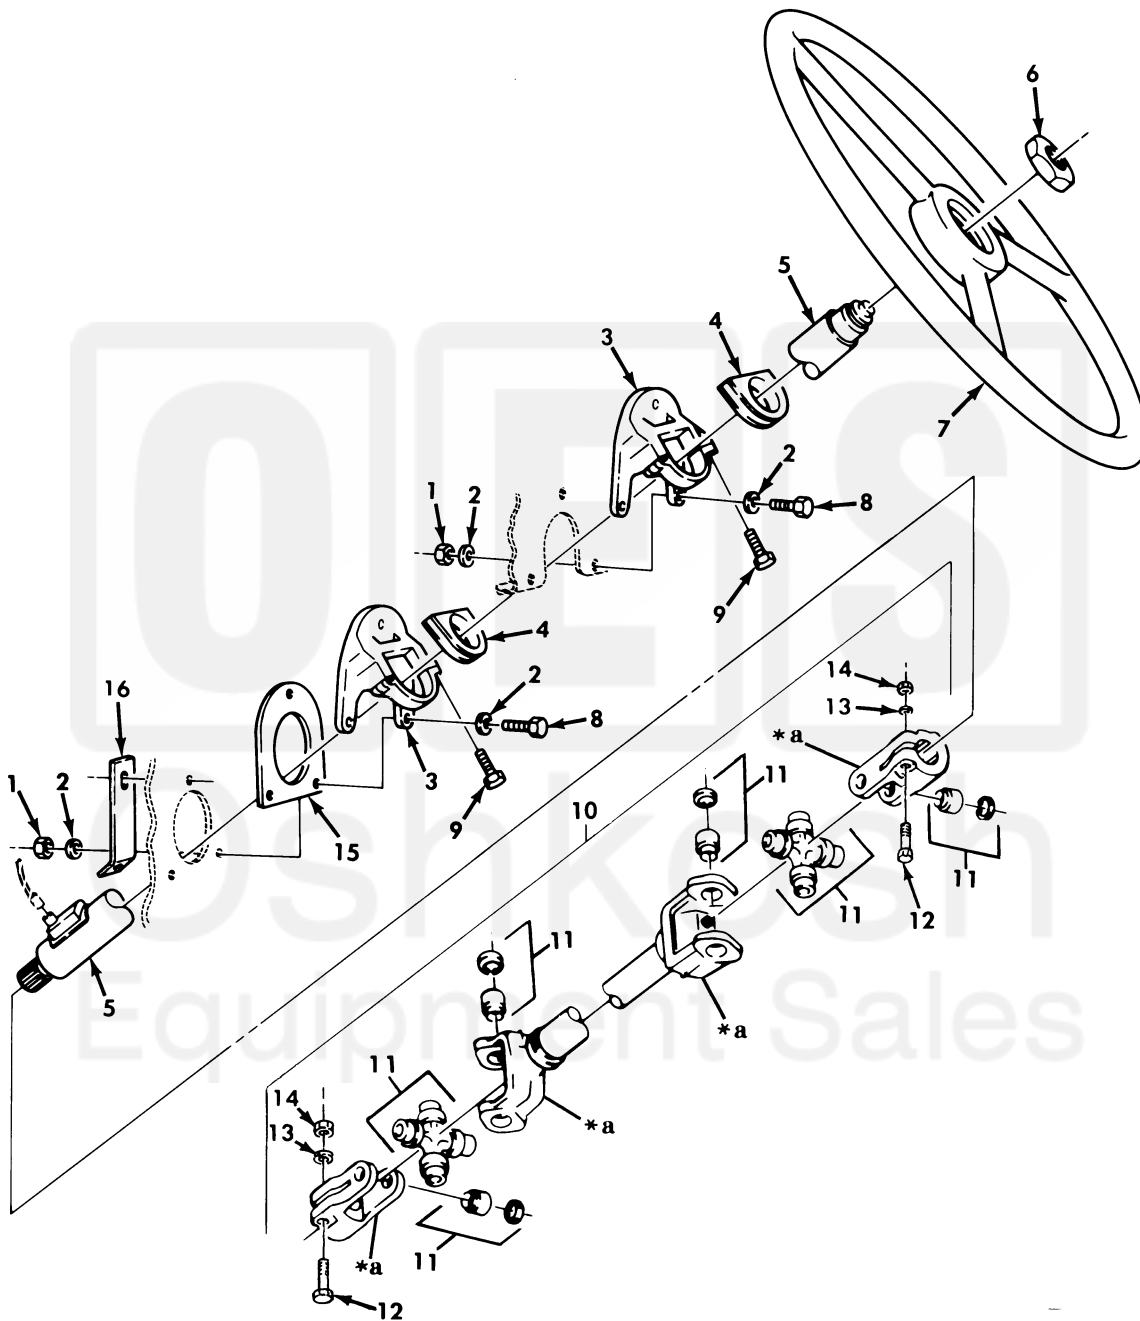

UNIT, DIRECT SUPPORT, AND GENERAL SUPPORT MAINTENANCE
REPAIR PARTS AND SPECIAL TOOLS LIST
TRUCK, 5-TON, 6X6, M809 SERIES TRUCKS (DIESEL)

* a PART OF ITEM 10

Figure 210. Steering Column, Wheel, and Propeller Shaft.

(1) ITEM NO	(2) SMR CODE	(3) NSN	(4) CAGEC	(5) PART NUMBER	(6) DESCRIPTION AND USABLE ON CODE (UOC)	(7) QTY
GROUP 14 STEERING 1401 MECHANICAL STEERING GEAR ASSEMBLY						
FIG. 210 STEERING COLUMN, WHEEL, AND PROPELLER SHAFT						
1	PAOZZ	5310-00-982-4912	96906	MS21045-5	NUT, SELF-LOCKING, HE.....	6
2	PAOZZ	5310-00-087-7493	96906	MS27183-13	WASHER, FLAT.....	11
3	PAOZZ	2530-00-040-2218	19207	7351016	SUPPORT, STEERING CO.....	2
4	PAOZZ	5365-00-409-9027	19207	7521480	BUSHING, NONMETALLIC.....	2
5	PAOZZ	2530-01-126-3432	19207	11664543-1	STEERING COLUMN, UPP.....	1
6	PAOZZ	5310-01-088-9298	19207	5167785	NUT, PLAIN, HEXAGON.....	1
7	PAOZZ	2530-01-089-9129	58112	81514B1	STEERING WHEEL.....	1
8	PAOZZ	5305-00-225-9091	96906	MS90726-36	SCREW, CAP, HEXAGON H.....	6
9	PAOZZ	5305-00-317-3102	19207	594119	SCREW, ASSEMBLED WAS.....	2
10	PAOOO	2530-00-134-4626	19207	11664542	PROPELLER SHAFT WIT.....	1
11	PAOZZ	2520-00-755-7336	70960	CPL6S-22	. PARTS KIT, UNIVERSAL.....	2
12	PAOZZ	5305-00-269-3242	80204	B1821BH038F200N	. SCREW, CAP, HEXAGON H.....	2
13	PAOZZ	5310-00-543-5101	96906	MS35338-27	. WASHER, LOCK.....	2
14	PAOZZ	5310-00-732-0559	96906	MS51968-8	. NUT, PLAIN, HEXAGON.....	2
15	PAOZZ	5330-00-419-5873	19207	11664537	GASKET PART OF KIT P/N 12300779....	1
16	PFOZZ	5340-00-689-3389	19207	11648630	BRACKET, ANGLE.....	1

END OF FIGURE